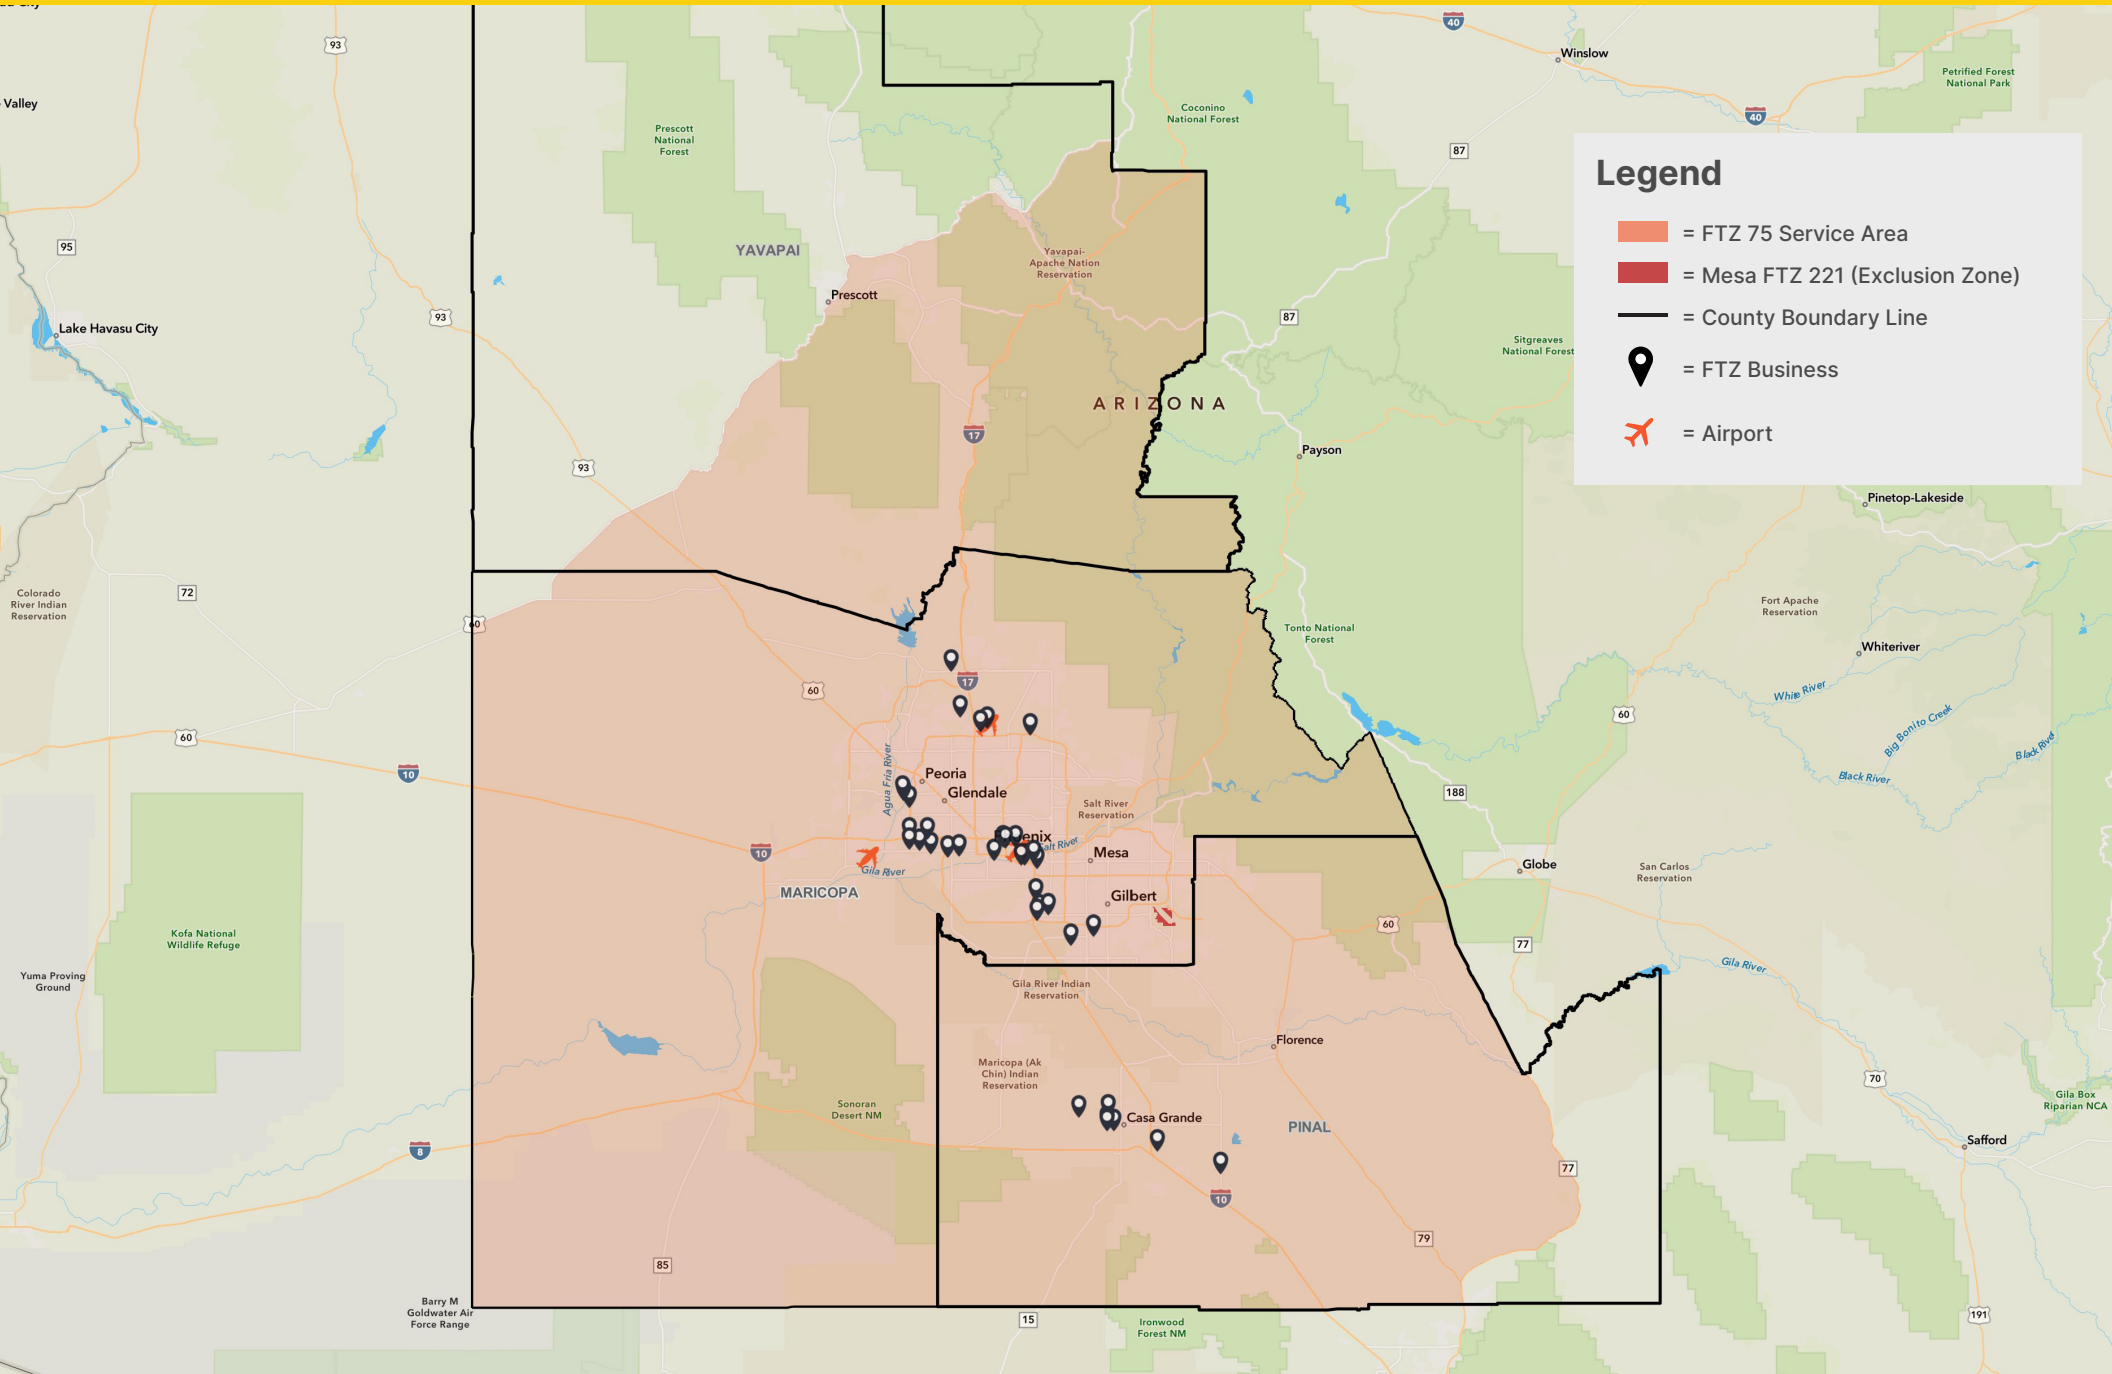

# Foreign-Trade Zone 75 Service Area

### Legend

- = FTZ 75 Service Area
- = Mesa FTZ 221 (Exclusion Zone)
- = County Boundary Line
- = FTZ Business
- = Airport

For more information, please contact Denise Yanez, FTZ Administrator  
[denise.yanez@phoenix.gov](mailto:denise.yanez@phoenix.gov)